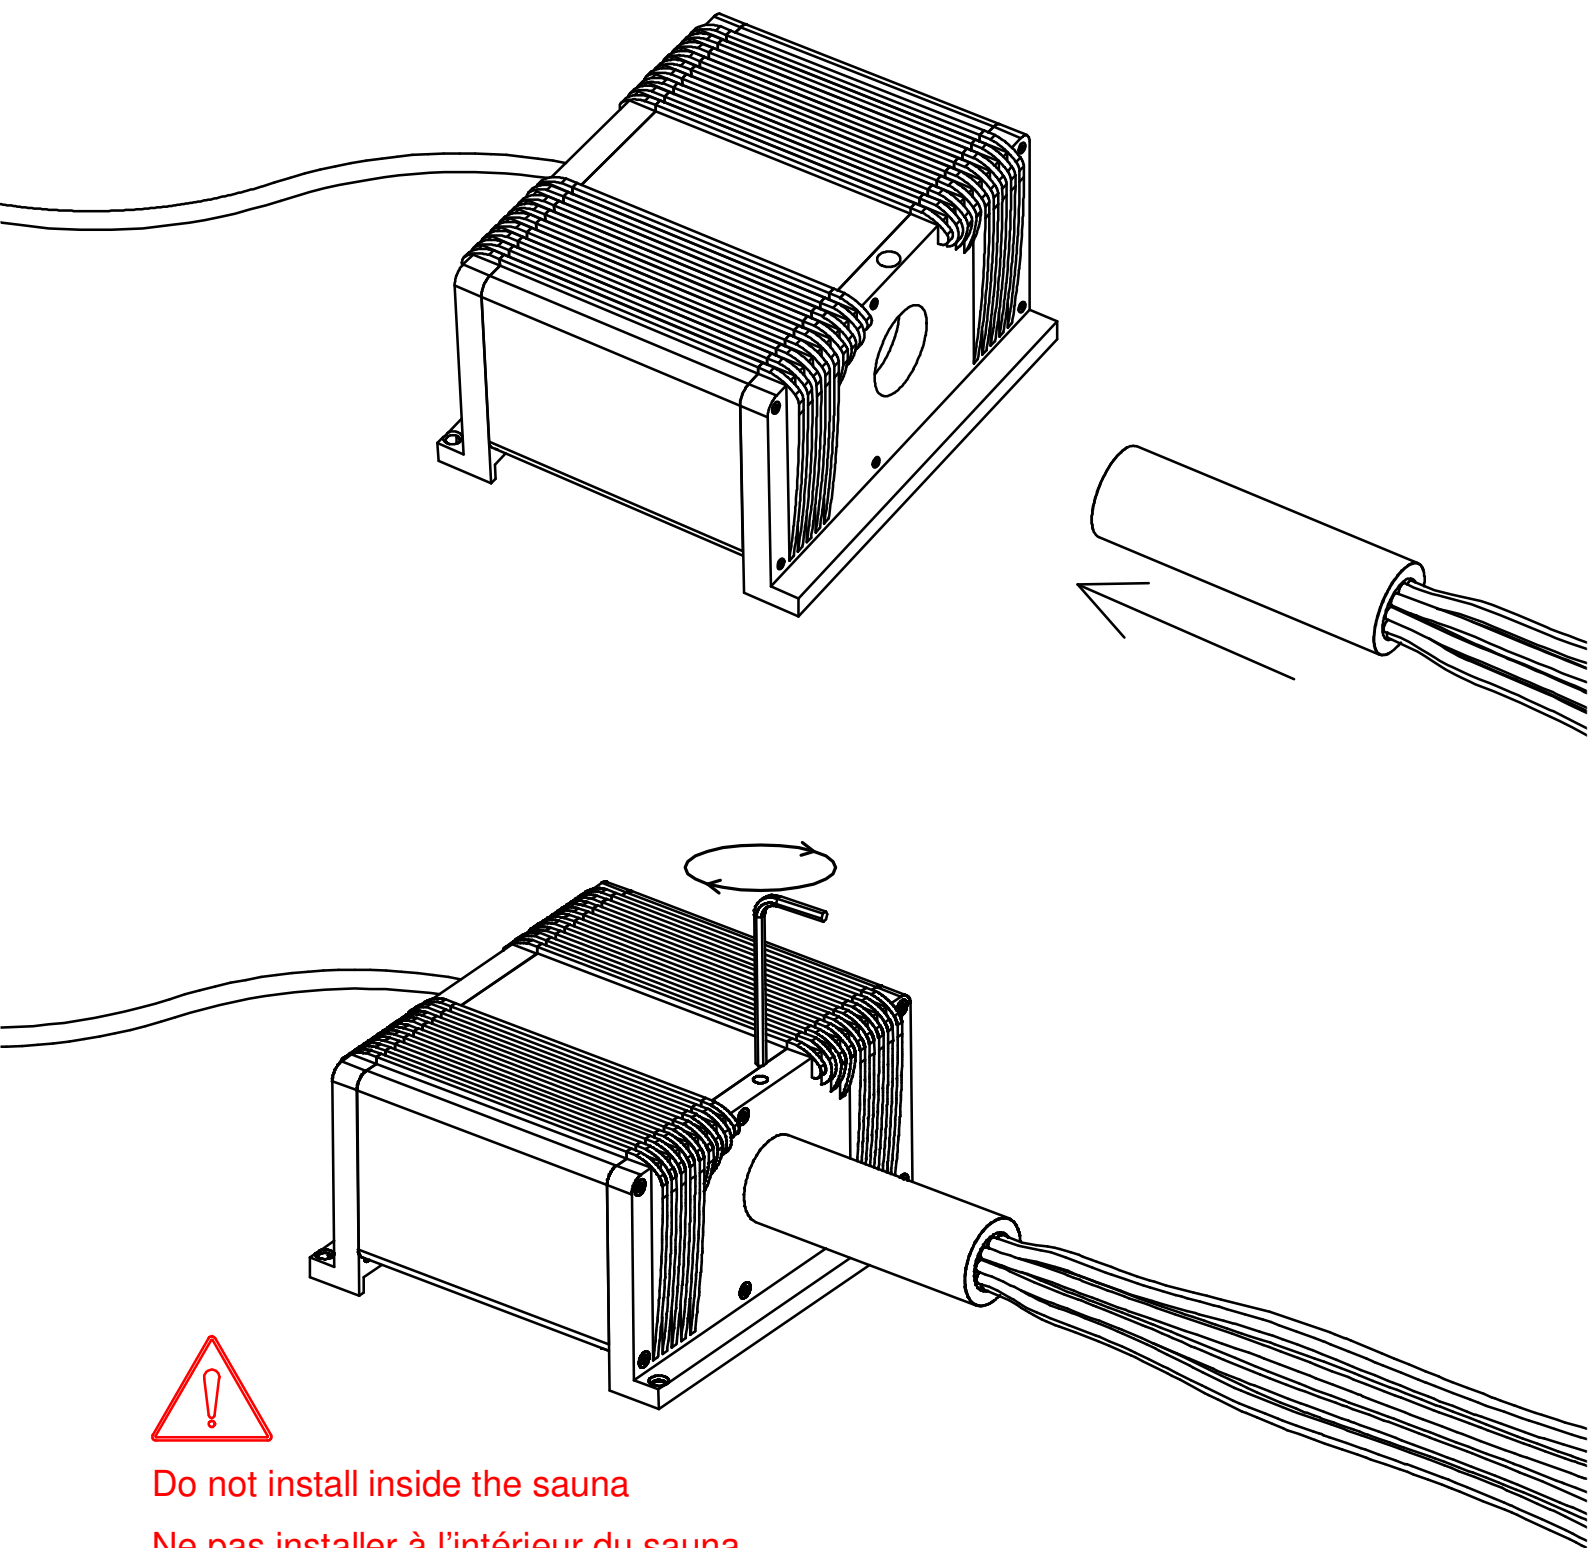

VPAC27 1801011

VPAC30 1801012

VPAC40 1801013

Do not install inside the sauna

Ne pas installer à l'intérieur du sauna

100 - 277 V

Ta -13 °F ... +122 °F

Ta -25 °C ... +50 °C

☐ CE IP55

EN

In case the manufacturer's installation instructions are not followed, and if any other components than those listed in the instructions are used, the manufacturer's guarantee and liability become null and void.